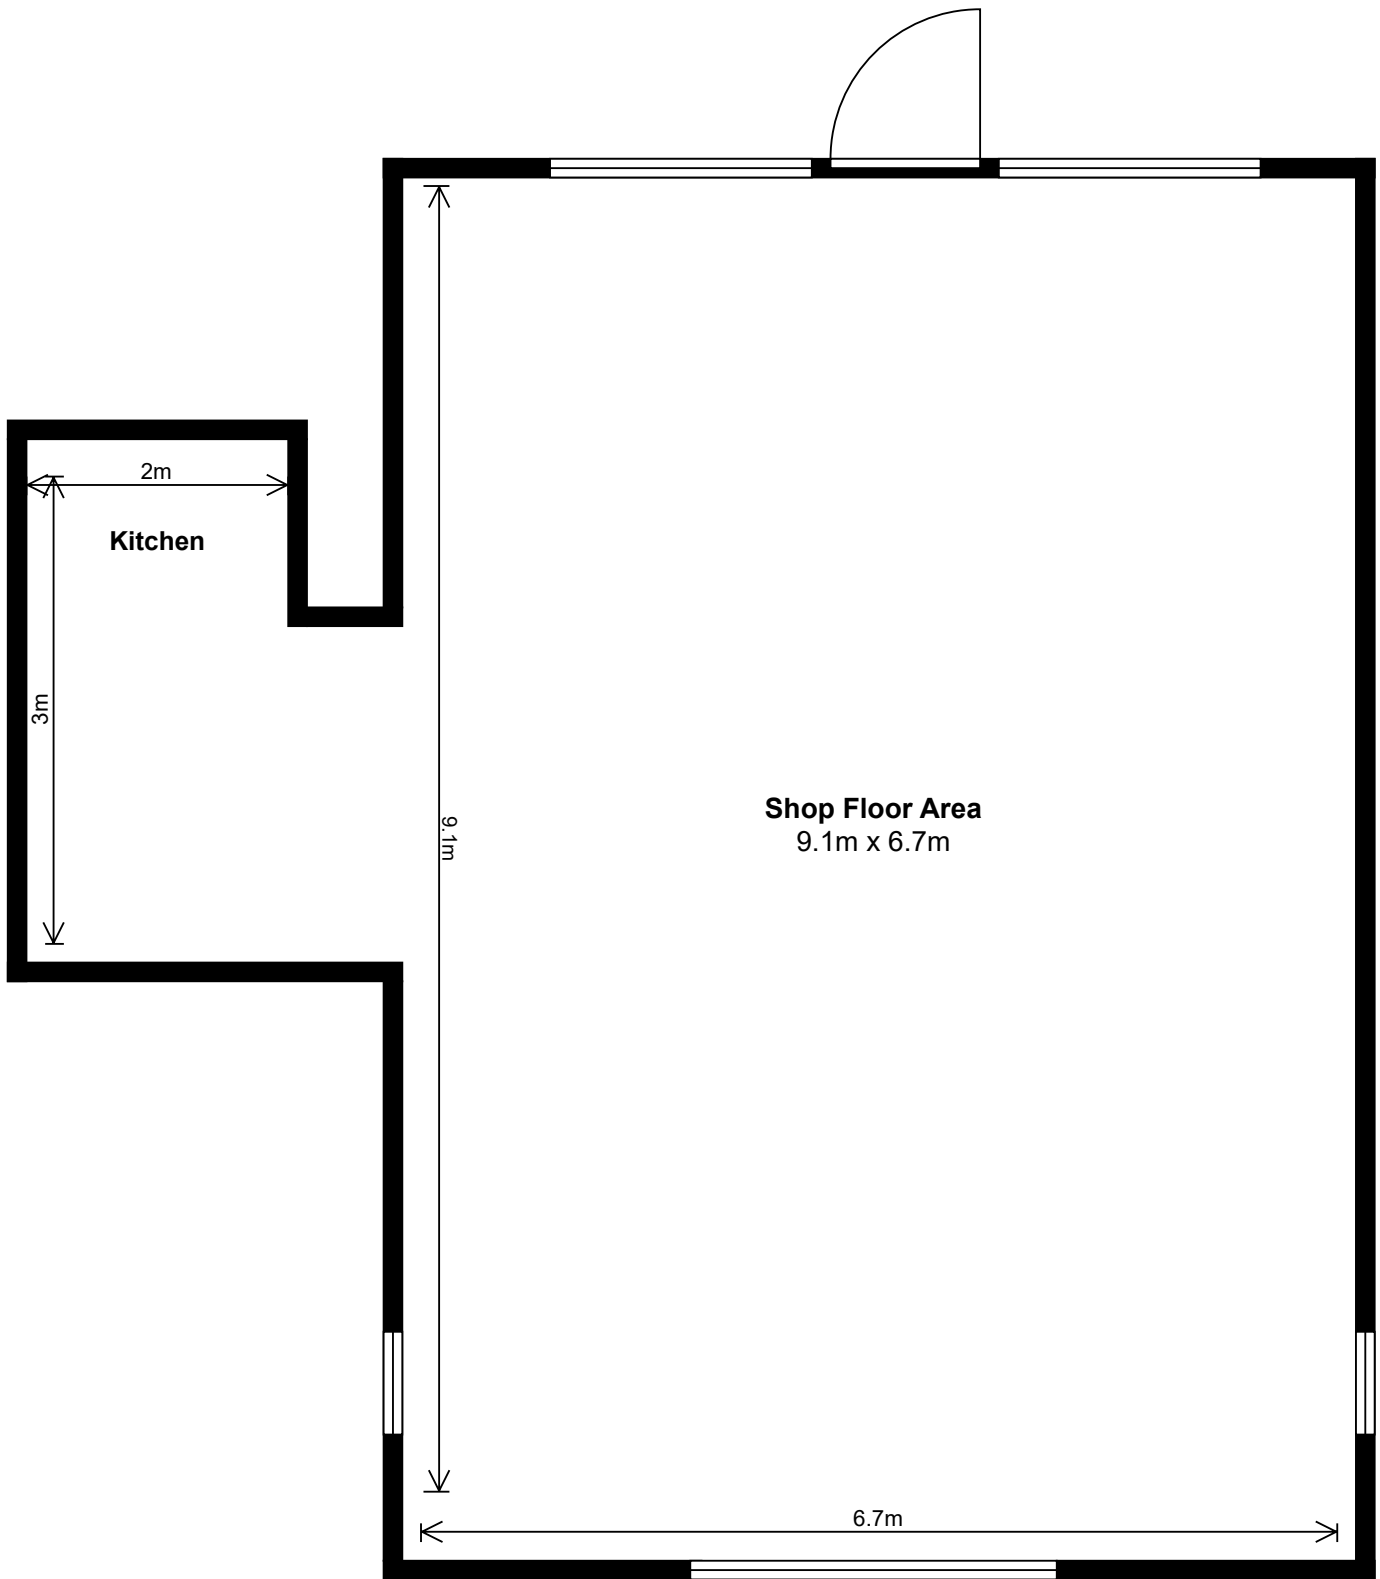

Unit 6

Gross Internal Area
720 sq. ft, 67m²

Size and dimensions are approximate, actual may vary