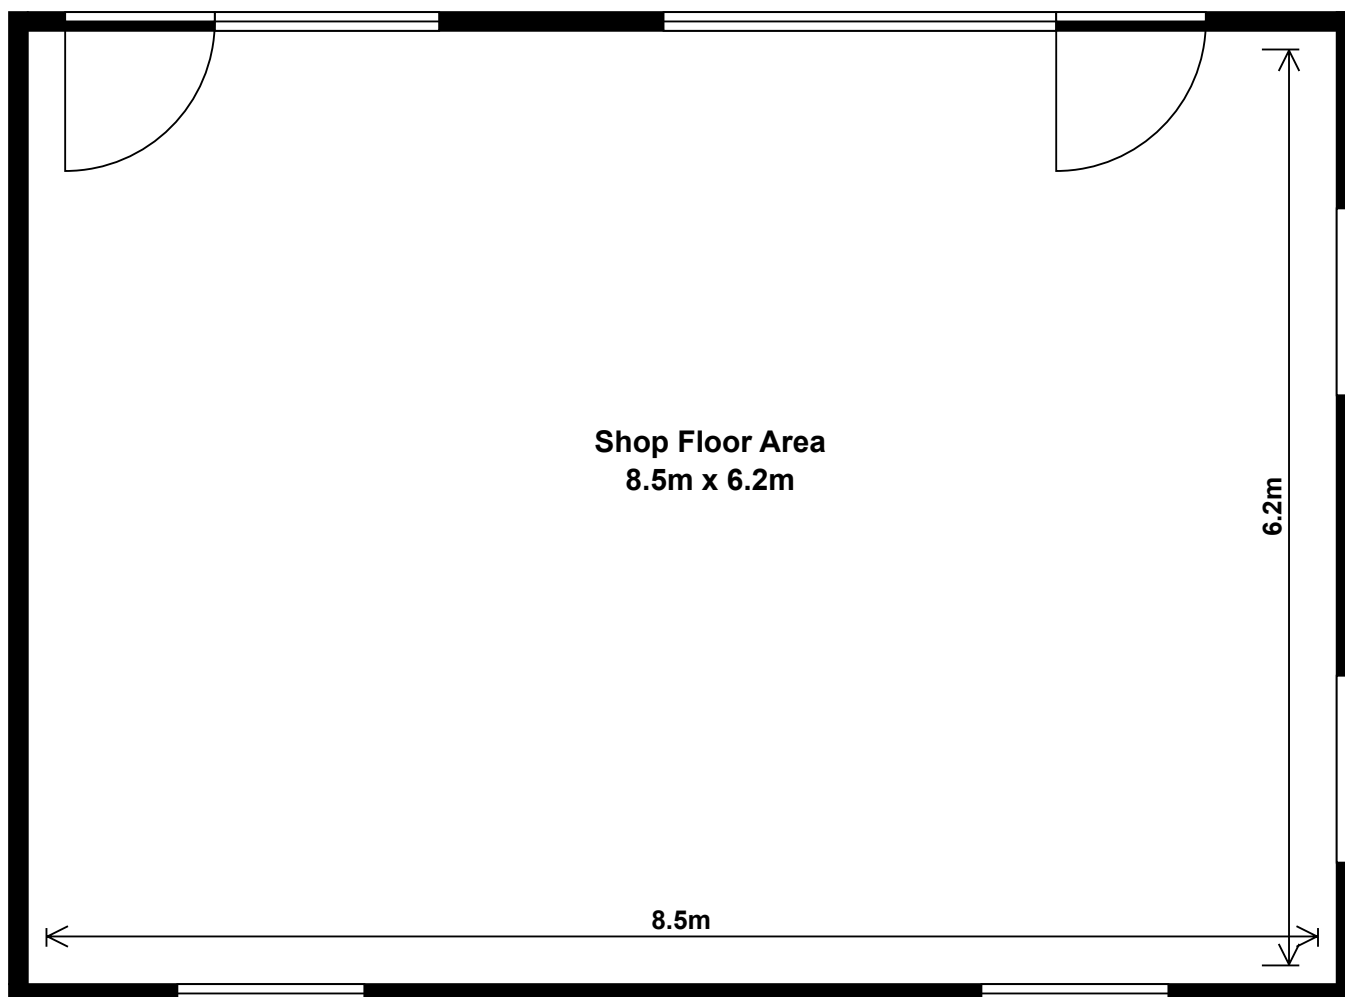

Units 4 & 5

Gross Internal Area
560 sq. ft, 52m²
Size and dimensions are approximate, actual may vary